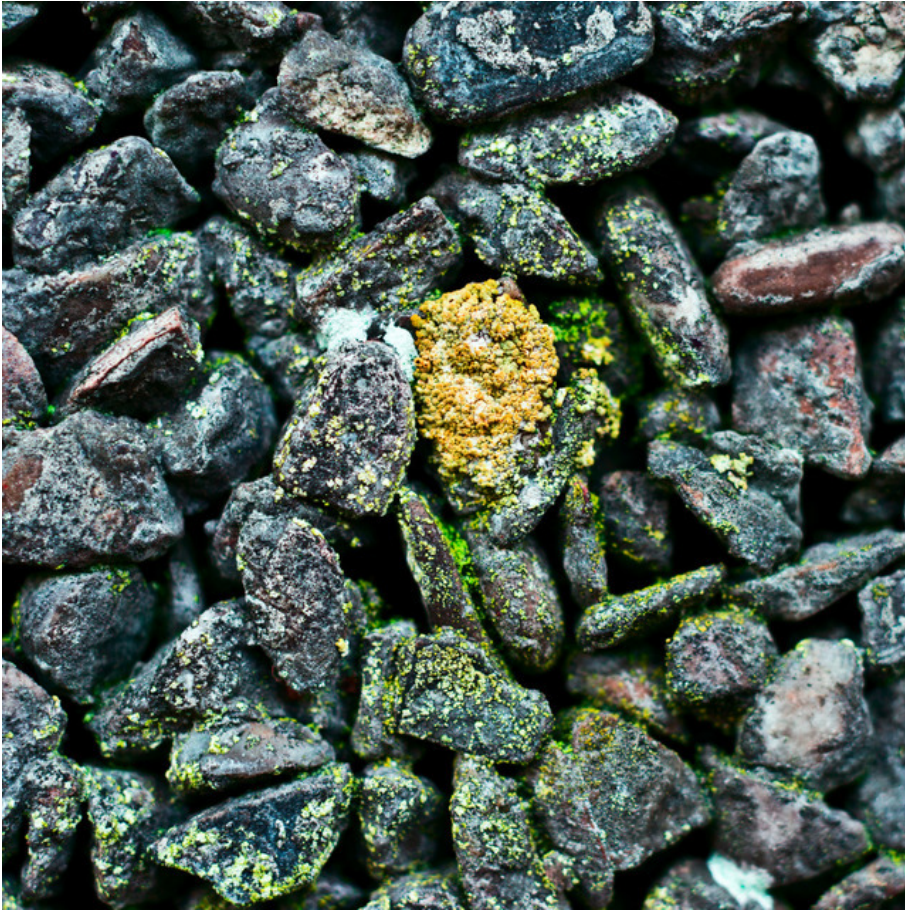

# 000636

Moss

## Picture Description<sup>1)</sup>

A close-up shot of small, dark rocks covered in greenish-yellow lichen, with one prominent yellow rock amidst them.

## Analysis<sup>1)</sup>

This close-up photograph showcases a dense collection of dark, weathered stones. The stones vary in shape and size, each bearing a rough, textured surface. Patches of vibrant green and yellow speckle the stones, hinting at the presence of moss or lichen. Amidst the sea of dark stones, a single, striking yellow stone stands out, drawing the eye with its contrasting color and unique texture. The overall effect is a captivating exploration of texture, color, and the beauty of natural decay.